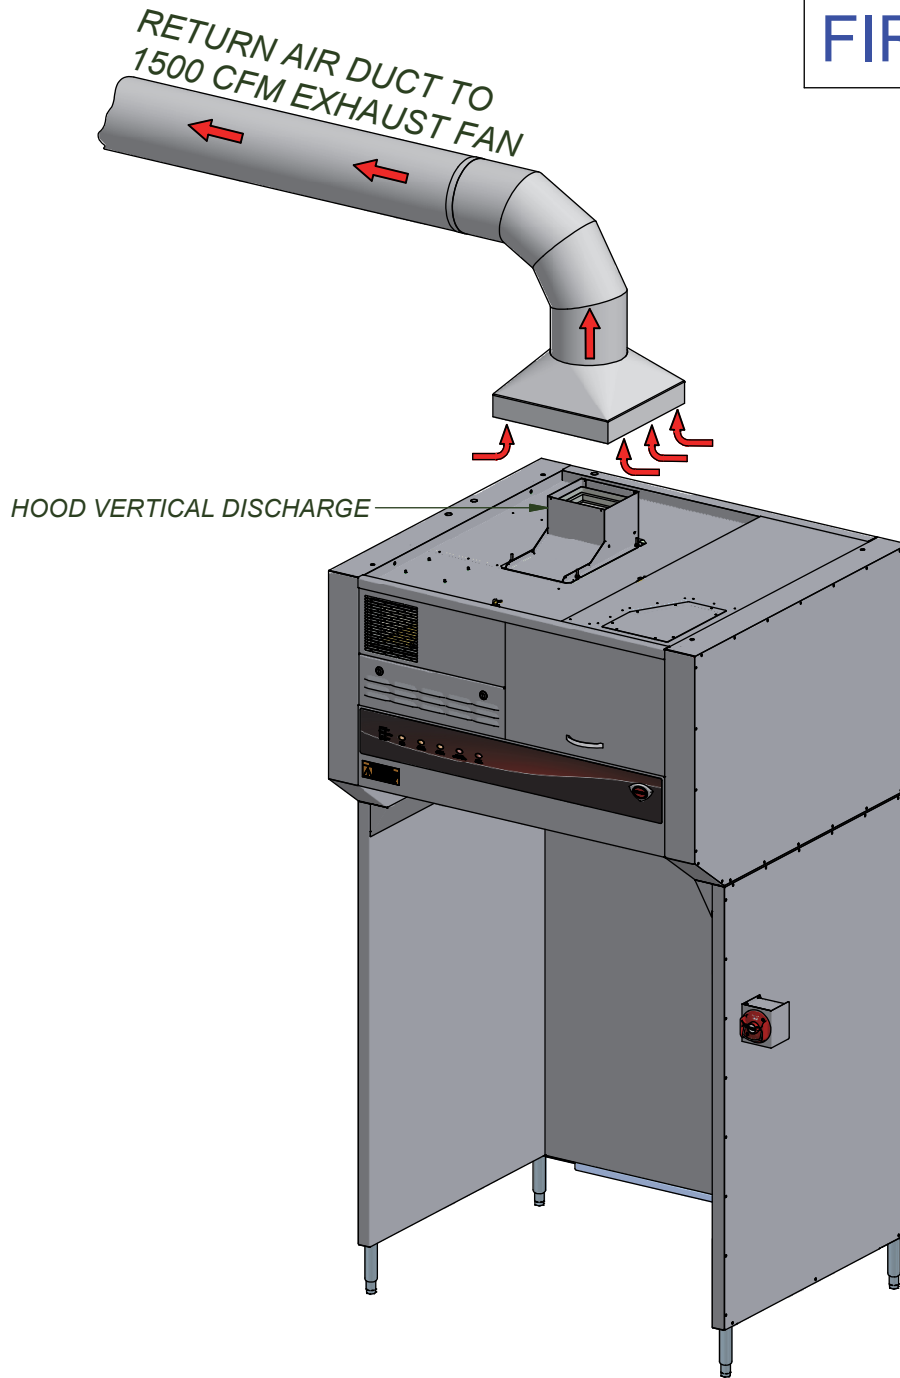

WVU-48 AND WVU-96 VENTLESS HOOD

KITCHEN RETURN AIR DUCTING

FIRST DRAFT

WELLS BLOOMFIELD
#10 SUNNEN DRIVE, ST. LOUIS, MO. 63143

SK2920 DATE: 8/4/15